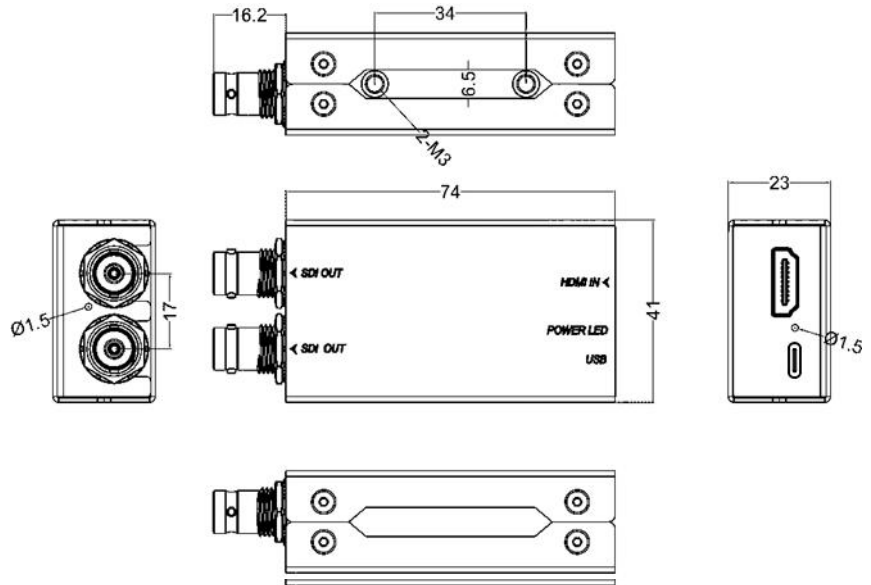

Power

Power

USB Type-C

Power Consumption

2W

Voltage Range

3.3V-5V

Physical Specifications

Dimension

71×41×23mm

Net Weight

168g

Gross Weight

500g

Environmental Specifications

Operating Temperature

-20°C~60°C

Storage Temperature

-30°C~70°C

Relative Humidity

0%~90% non-condensing

What's Included

- Mini SC1221
- Mounting Bracket
- 5V Special Power Adapter
- USB Cable
- Technical Specifications