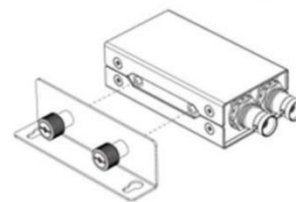

0%~90% non-condensing

What's Included

- Mini SC1221
- Mounting Bracket
- 5V Special Power Adapter
- USB Cable
- Technical Specifications

Mounting Diagram

Warranty

3 Year Limited Manufacturer's Warranty

✧ Note: due to constant effort to improve products and product features, specifications may change without notice.