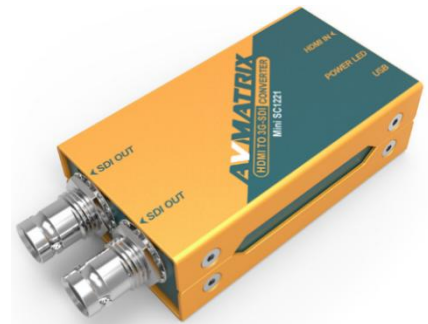

HDMI To SDI Mini Converter

Mini SC1221

Mini SC1221 is an exquisite and portable HDMI to SDI converter. With micro USB power supply, convenient and detachable mounting bracket, MiniSC1221 is the best choice for indoors and outdoors. It adopts a type A HDMI input and dual 3G-SDI outputs, supporting a conversion of full HD resolution signal of 1080p60 to professional SDI signal. Different video rate of SD/HD/3G-SDI is selectable for SDI output.