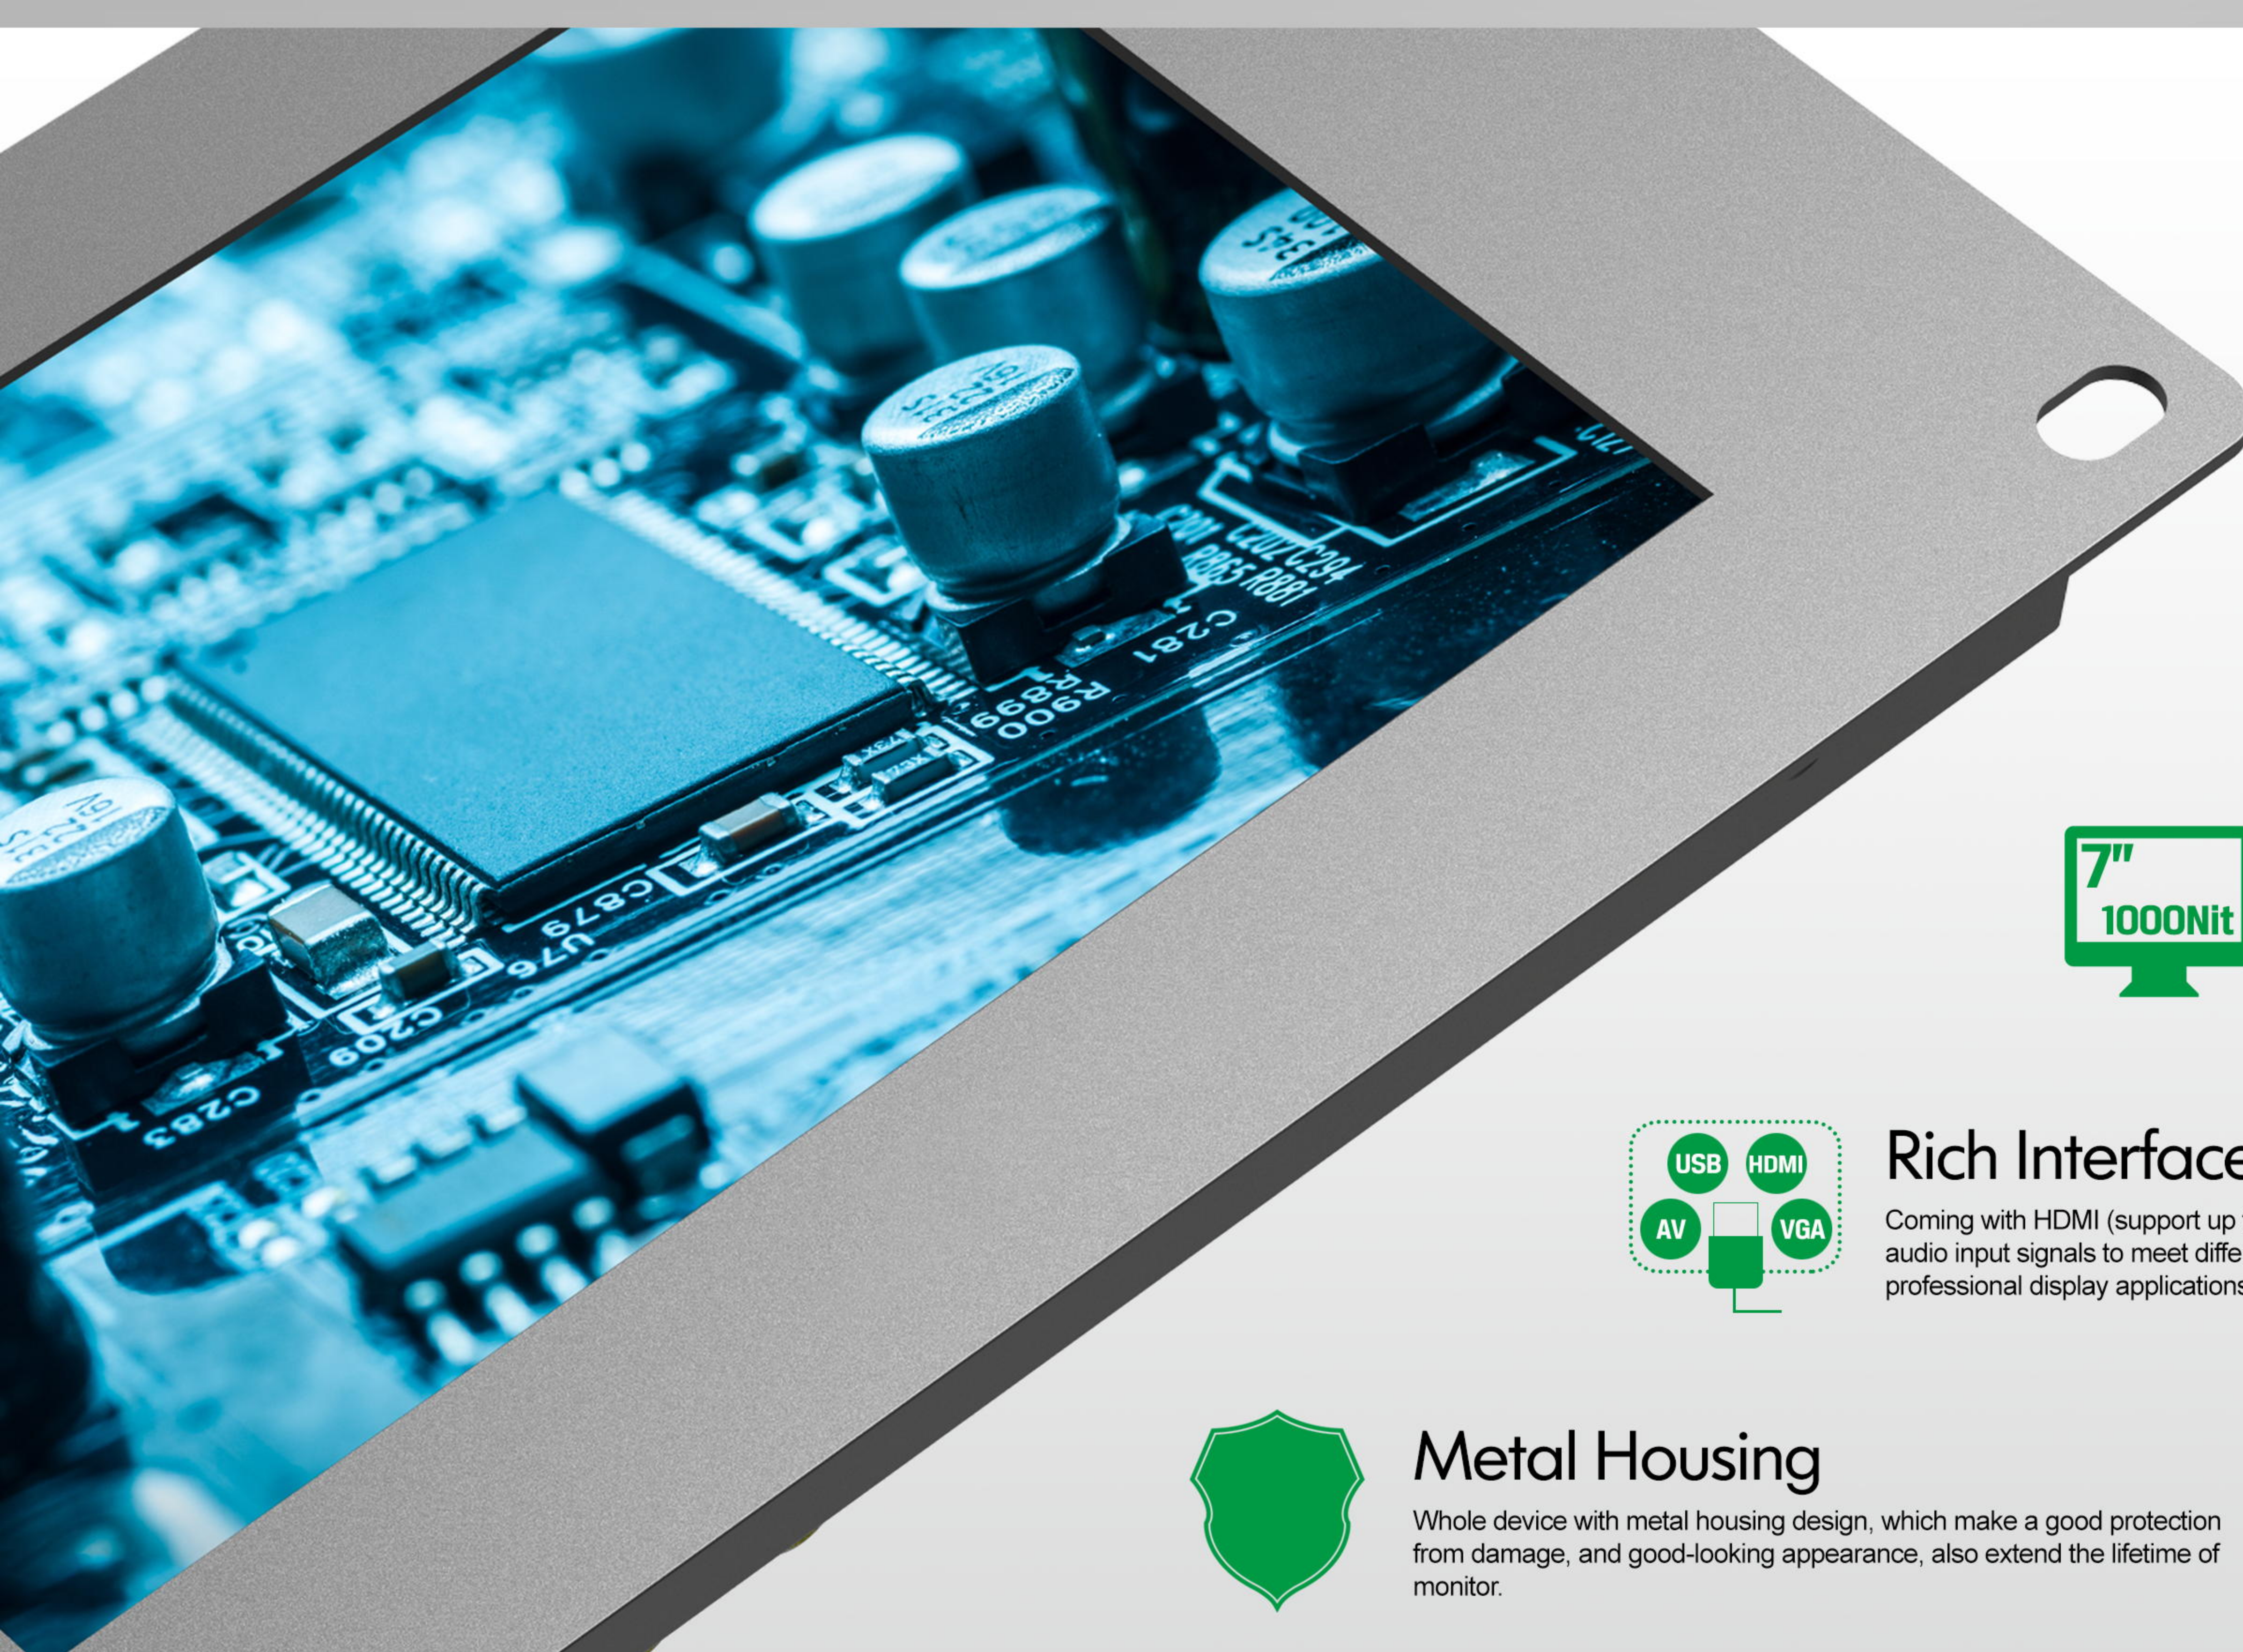

7" INDUSTRIAL TOUCH MONITOR LED OPEN FRAME DESIGN FOR OPTIONAL

LILLIPUT®

WWW.LILLIPUT.COM

TK700-NP/C/T TK700-NP/C (without touch function)

1000 NIT
HIGH BRIGHTNESS

4K HDMI
-30HZ

Excellent Display

Rich Interfaces

Metal Housing

Whole device with metal housing design, which make a good protection from damage, and good-looking appearance, also extend the lifetime of monitor.

Open Frame

Having a variety of mounting usage in plenty of fields, such as rear(open frame), wall, desktop and roof mounts.