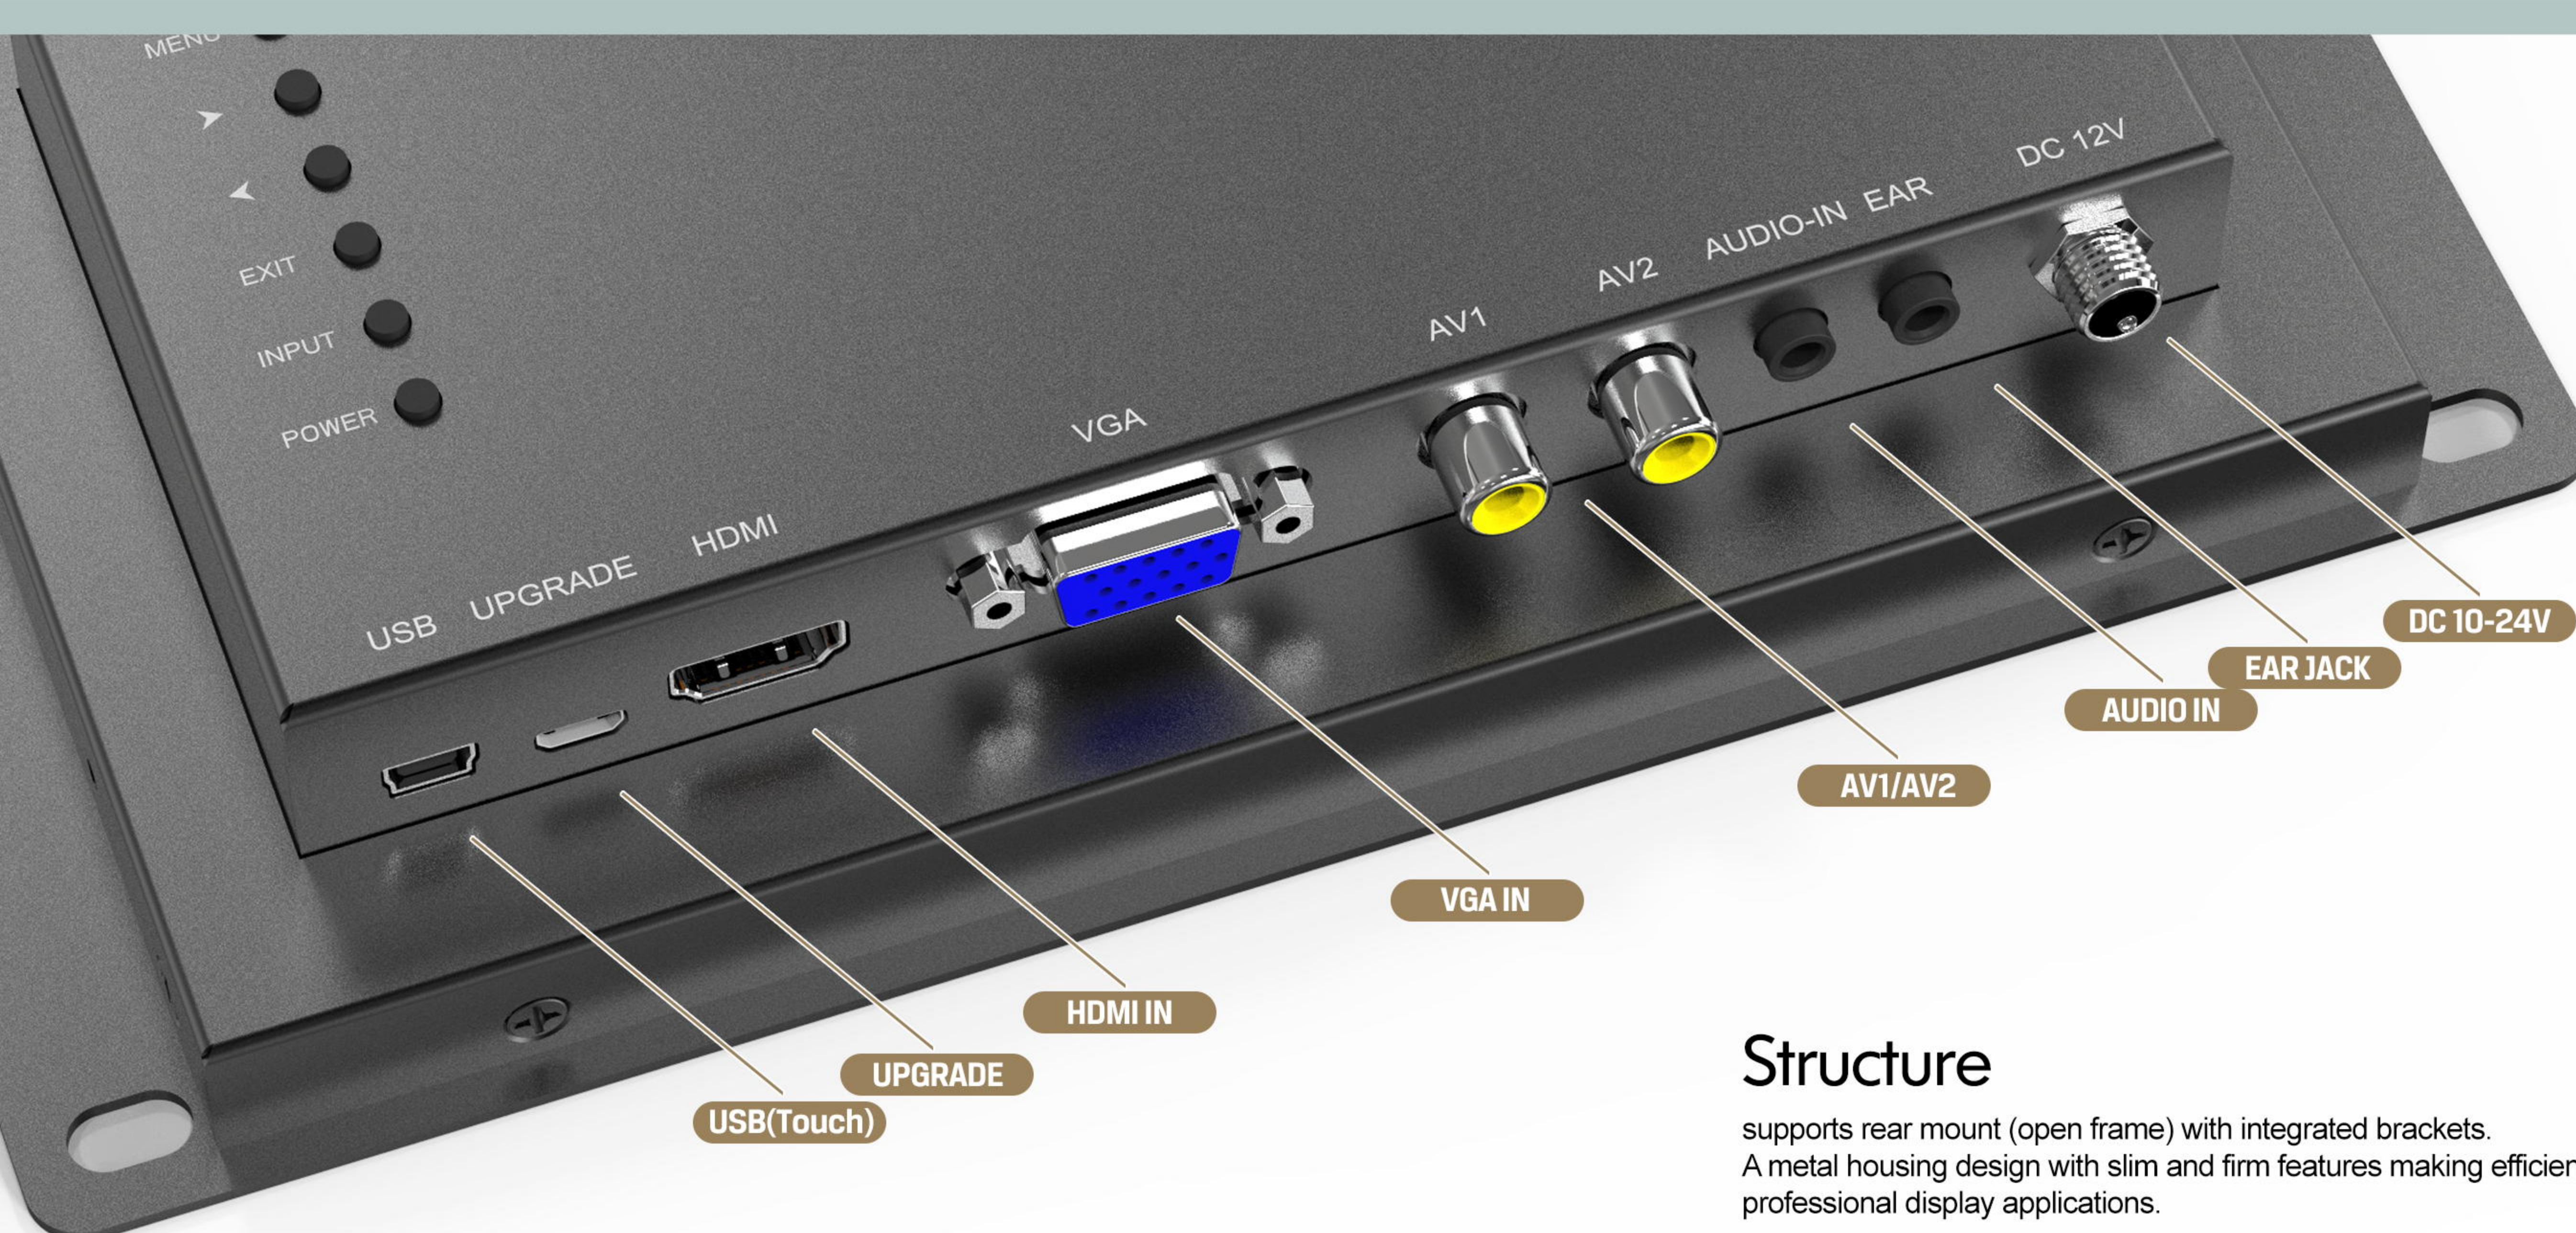

- USB (Touch)
- UPGRADE
- HDMI IN
- VGA IN
- AV1/AV2
- AUDIO IN
- EAR JACK
- DC 10-24V

Structure

supports rear mount (open frame) with integrated brackets. A metal housing design with slim and firm features making efficient integration into embedded or other professional display applications.