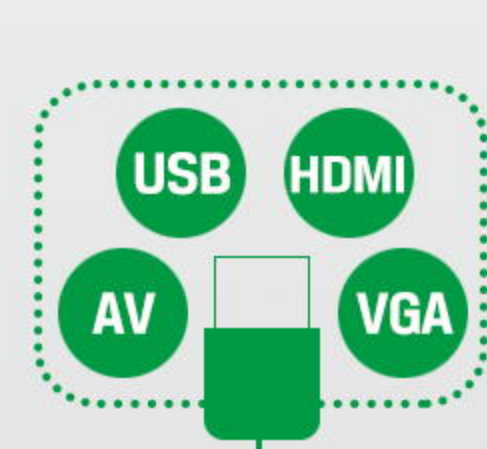

Rich Interfaces