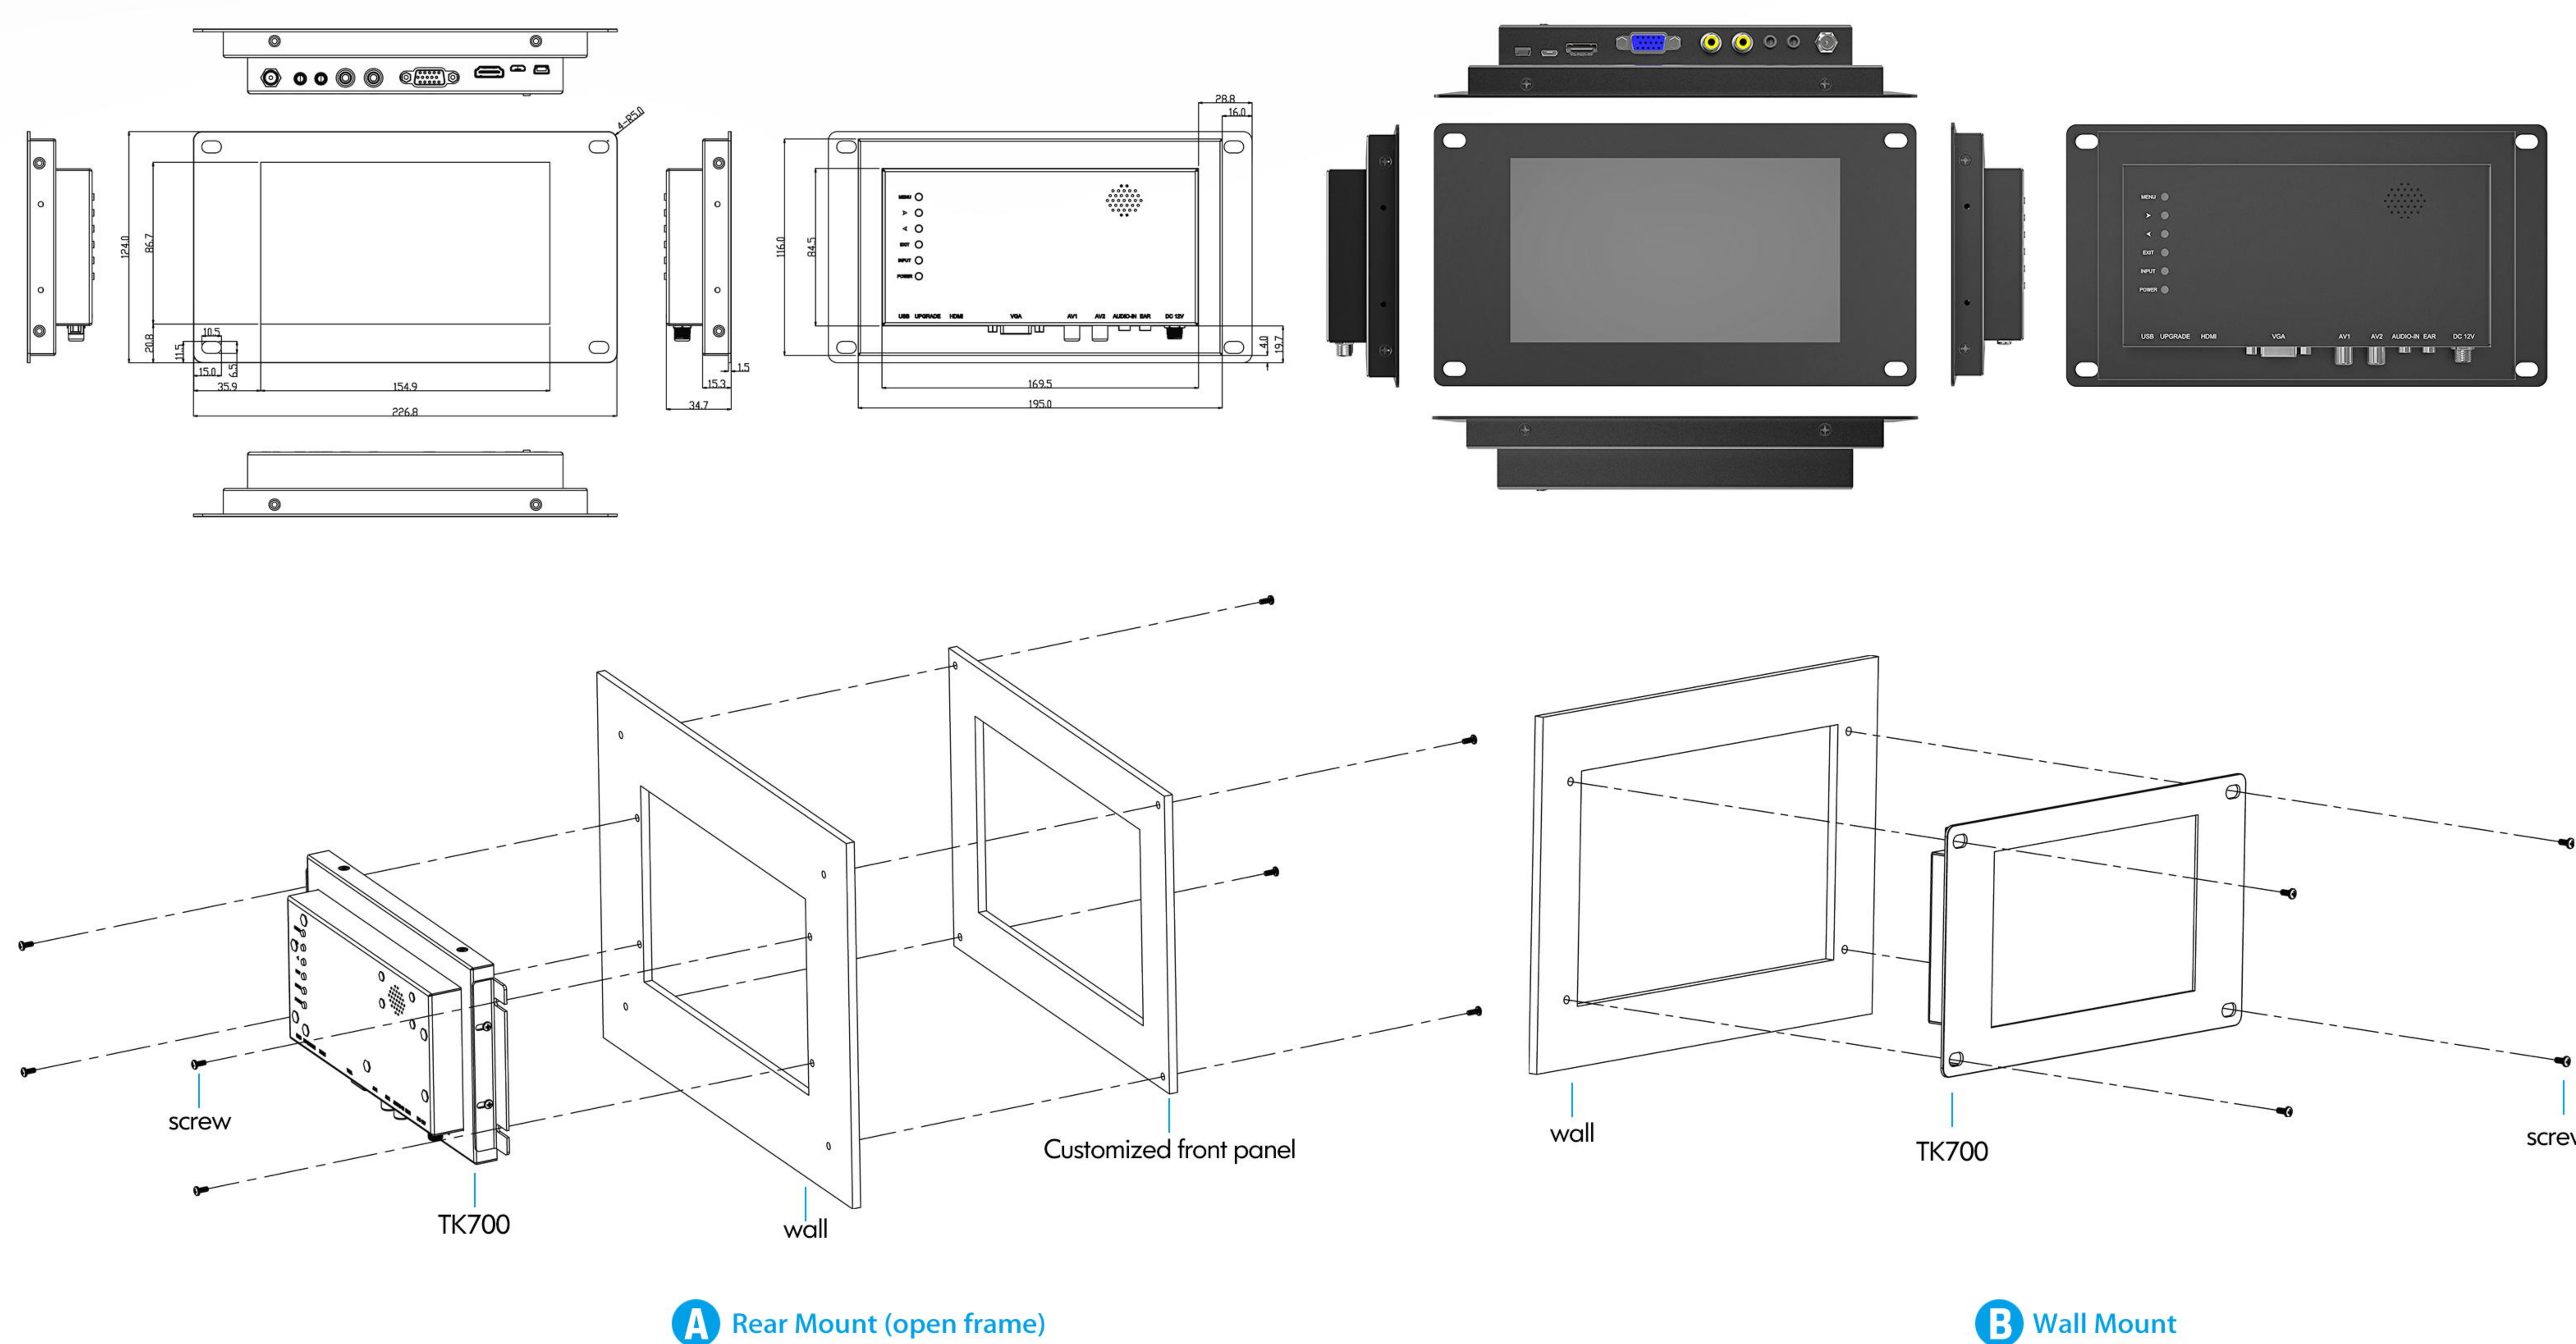

SPECIFICATIONS | ACCESSORIES

DISPLAY	Display Screen	7"
	Resolution	800×480
	Aspect Ratio	16:9
	Touch Panel	4-wire resistive touch (for TK700-NP/C/T)
	Contrast Ratio	500:1
INPUT AUDIO	Brightness	1000cd/m²
	Viewing Angle	140°/120° (H/V)
	Input Signal	HDMI, VGA, AV×2, Audio
POWER	Speaker	1
	Input Voltage	DC 10-24V
	Current	700mA (12V)
ENVIRONMENT	Power Consumption	≤8.5W
	Audio Output	≤1W
DIMENSION	Operating Temperature	-20℃~60℃
	Storage Temperature	-30℃~70℃
	Dimension(LWD)mm	279.6×195.5×36.1(open frame) / 226.8×124×34.7
	Weight	950g(open frame) / 970g

ACCESSORIES	STANDARD	
	1. 12V DC adapter	1 piece
	2. VGA cable	1 piece
	3. RCA cable	1 piece
	4. HDMI A-A cable	1 piece
5. Audio input cable	1 piece	
	OPTIONAL	
	1. Frame bracket	1 piece
	FOR TOUCH FUNCTION	
	1. USB cable (for touch function)	1 piece
	2. Touch driver disk	1 piece
	3. Touch pen	1 piece