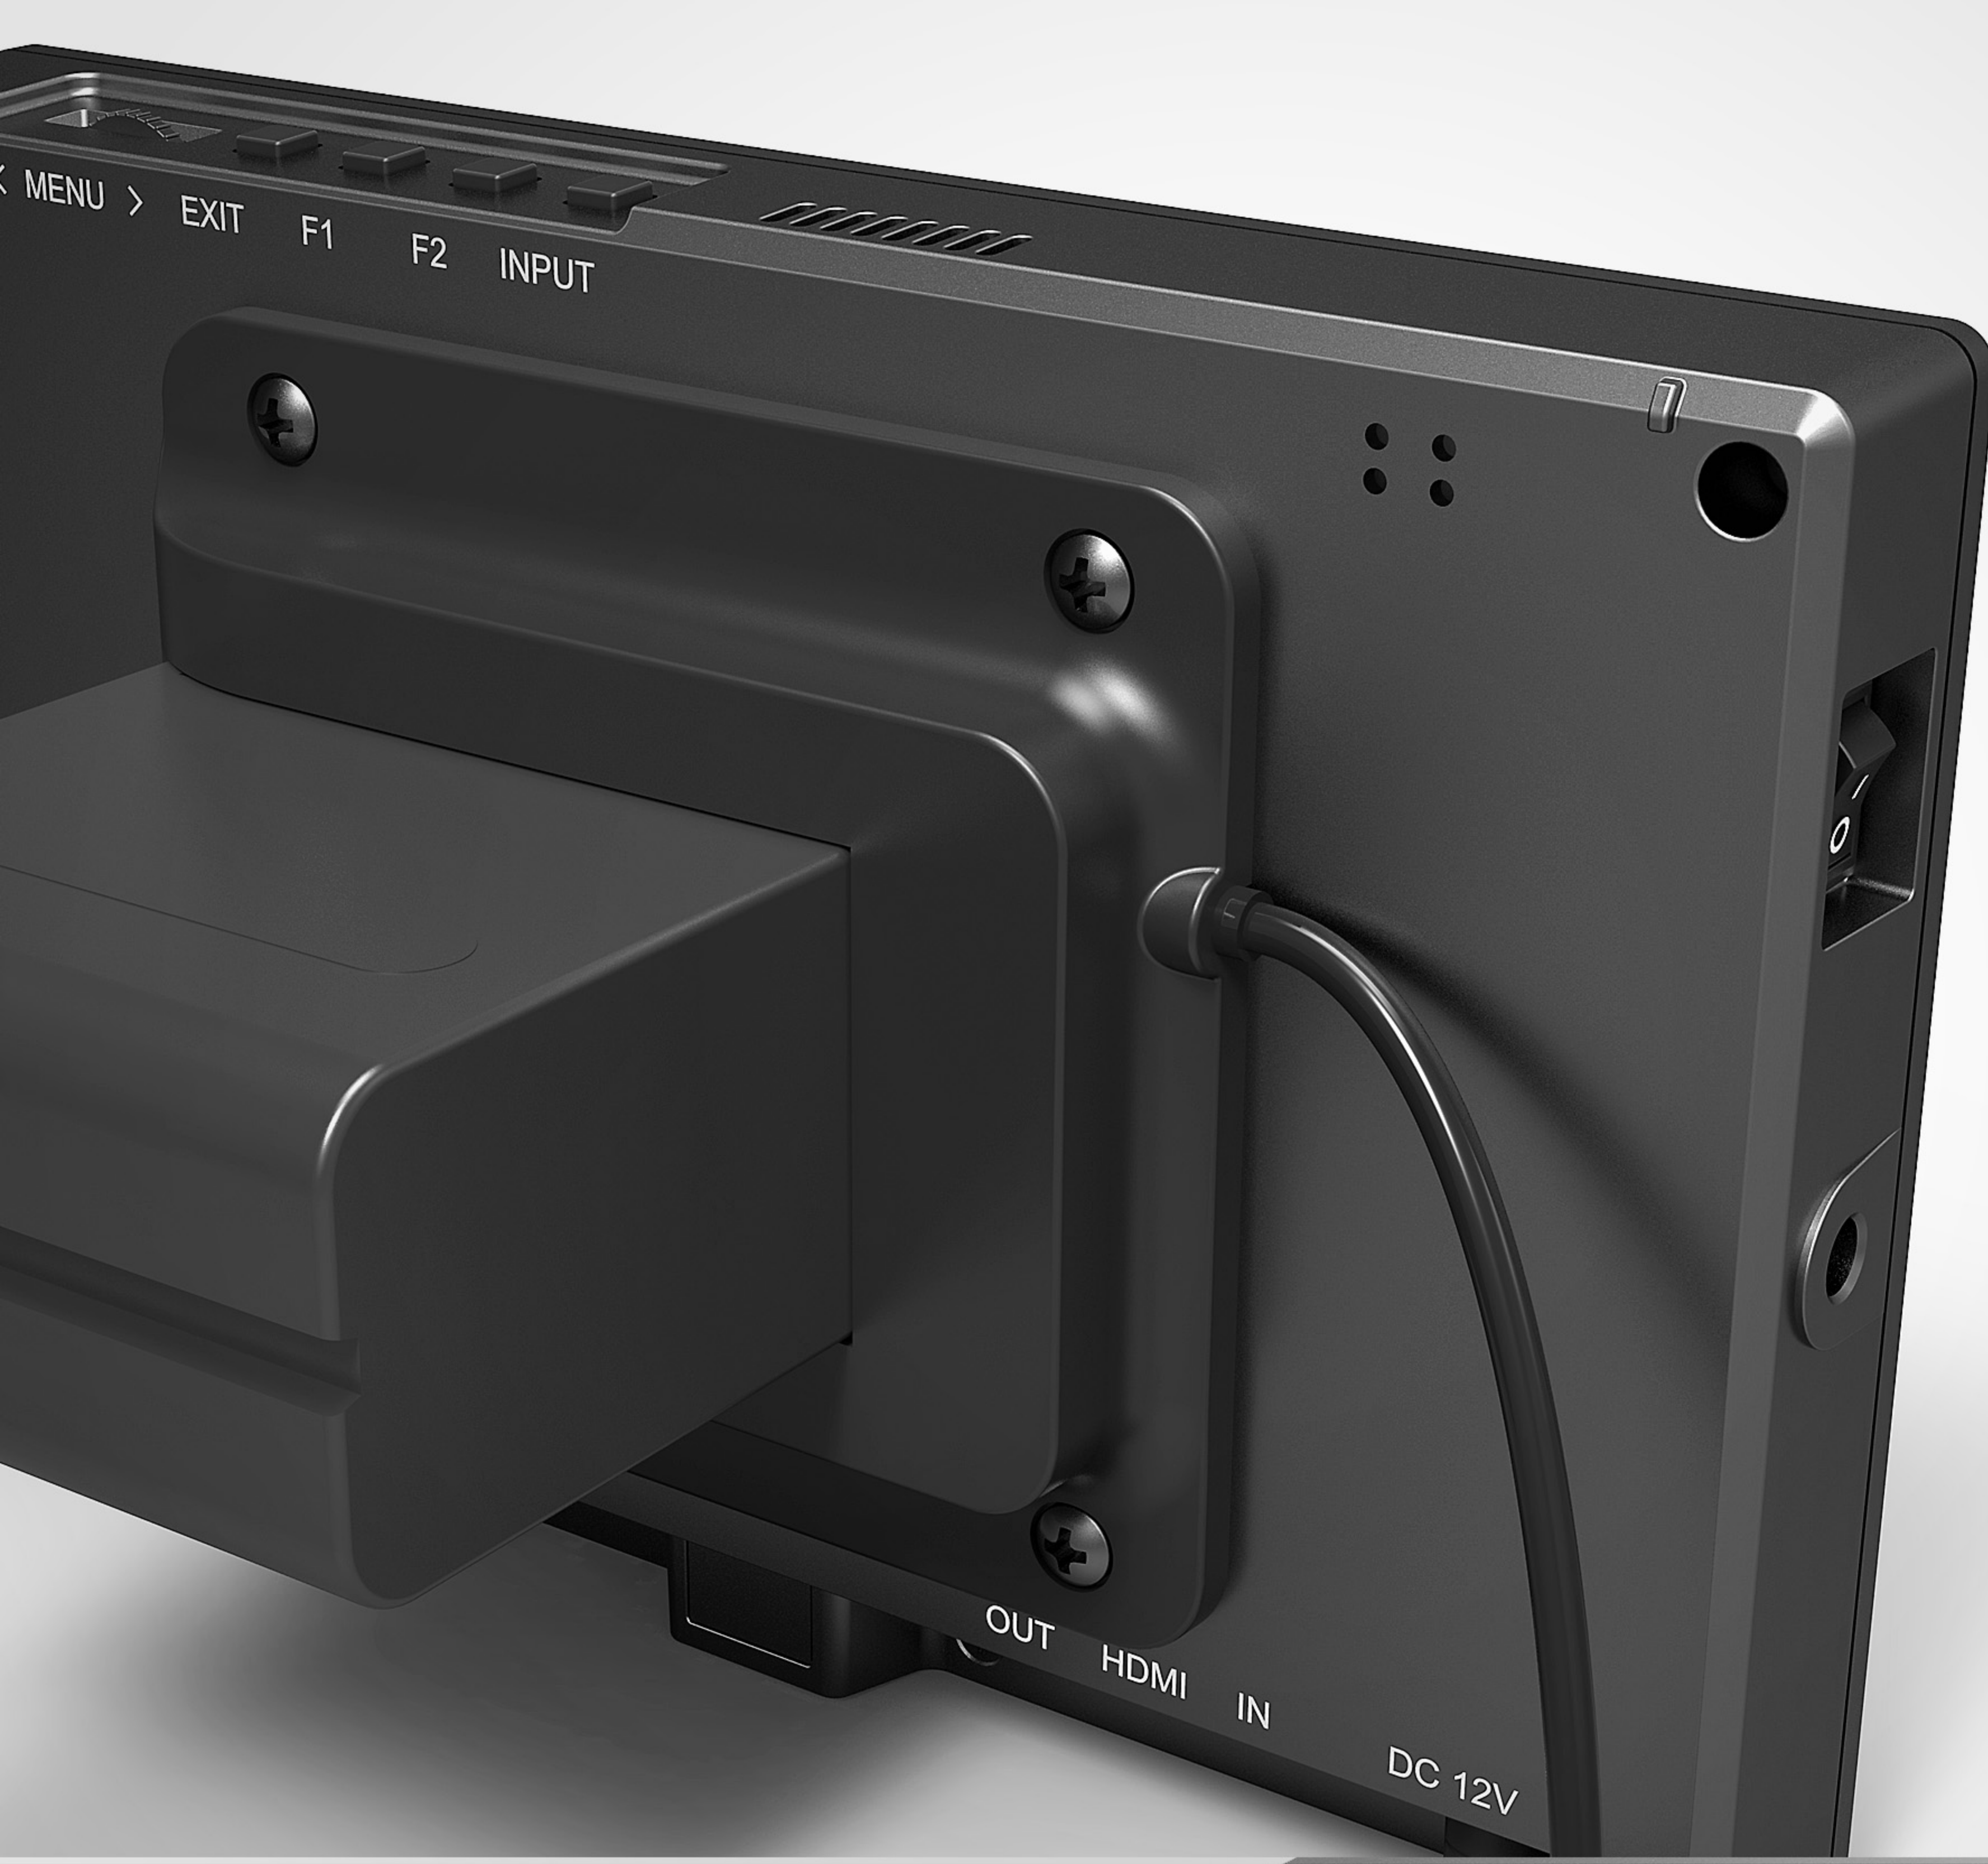

Camera Auxiliary Functions

FS7 provides plenty of auxiliary functions for taking photos and making movies, such as peaking, false color and audio level meter.

Metal Housing Design

Compact and firm metal body, which make great convenient for cameraman in outdoor environment.

- **Durable Protection**
  - Providing a longer life time and better protection from vibration, drop and various outdoor applications.
- **Sony F970 Battery Plate**
  - Providing 3-4 hours working time for cameraman in shooting applications.