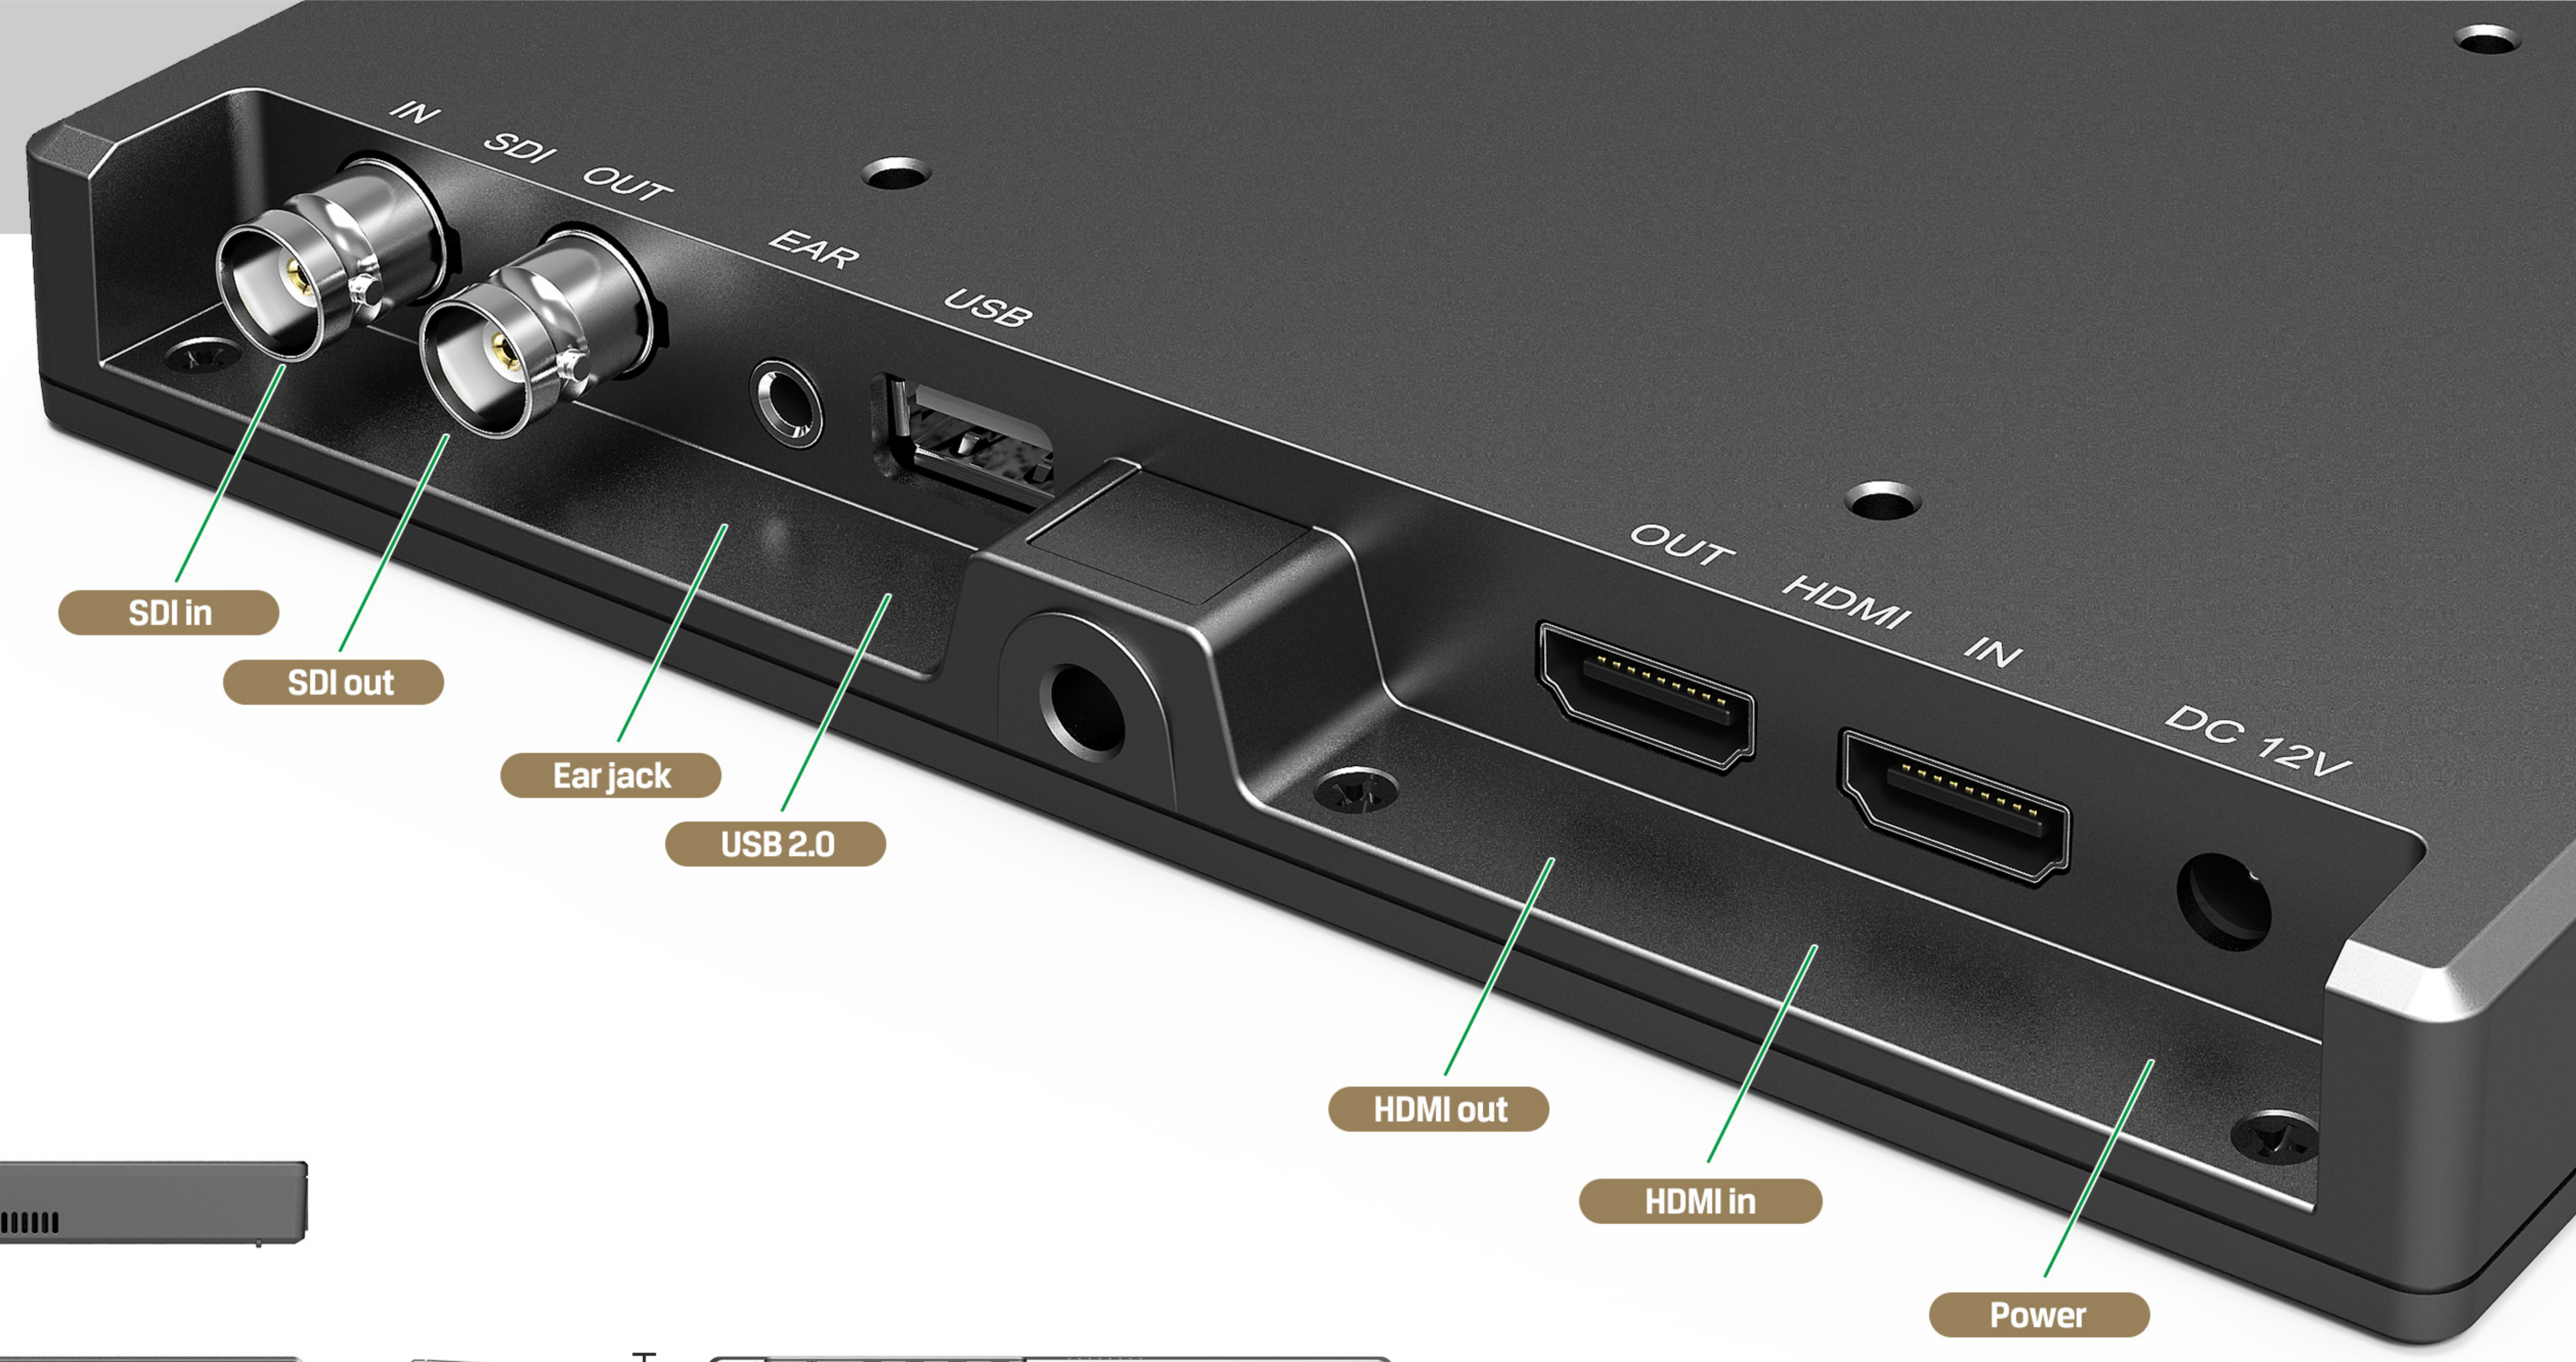

Easy-to-use

SPECIFICATIONS | ACCESSORIES

DISPLAY	Display Screen	7" 8bit IPS
	Physical Resolution	1920×1200 (324ppi)
	Aspect Ratio	16:10
	Brightness	500cd/m²
	Contrast	1000:1
INPUT	Viewing Angle	170°/170°(H/V)
	HDMI	1
OUTPUT	3G-SDI	1
	HDMI	1
AUDIO	3G-SDI	1
	Speaker	1
POWER	Ear Phone Jack	1
	Current	1A
	Input Voltage	DC 7-24V
	Battery Plate	Sony F970
ENVIRONMENT	Power Consumption	≤12W
	Operating Temperature	-20℃~60℃
DIMENSION	Storage Temperature	-30℃~70℃
	Dimension (LWD)	182×124×22mm
HDMI FORMAT	Weight	320g
	4K HDMI	4096×2160 24p / 3840×2160 (23/24/25/29/30p)