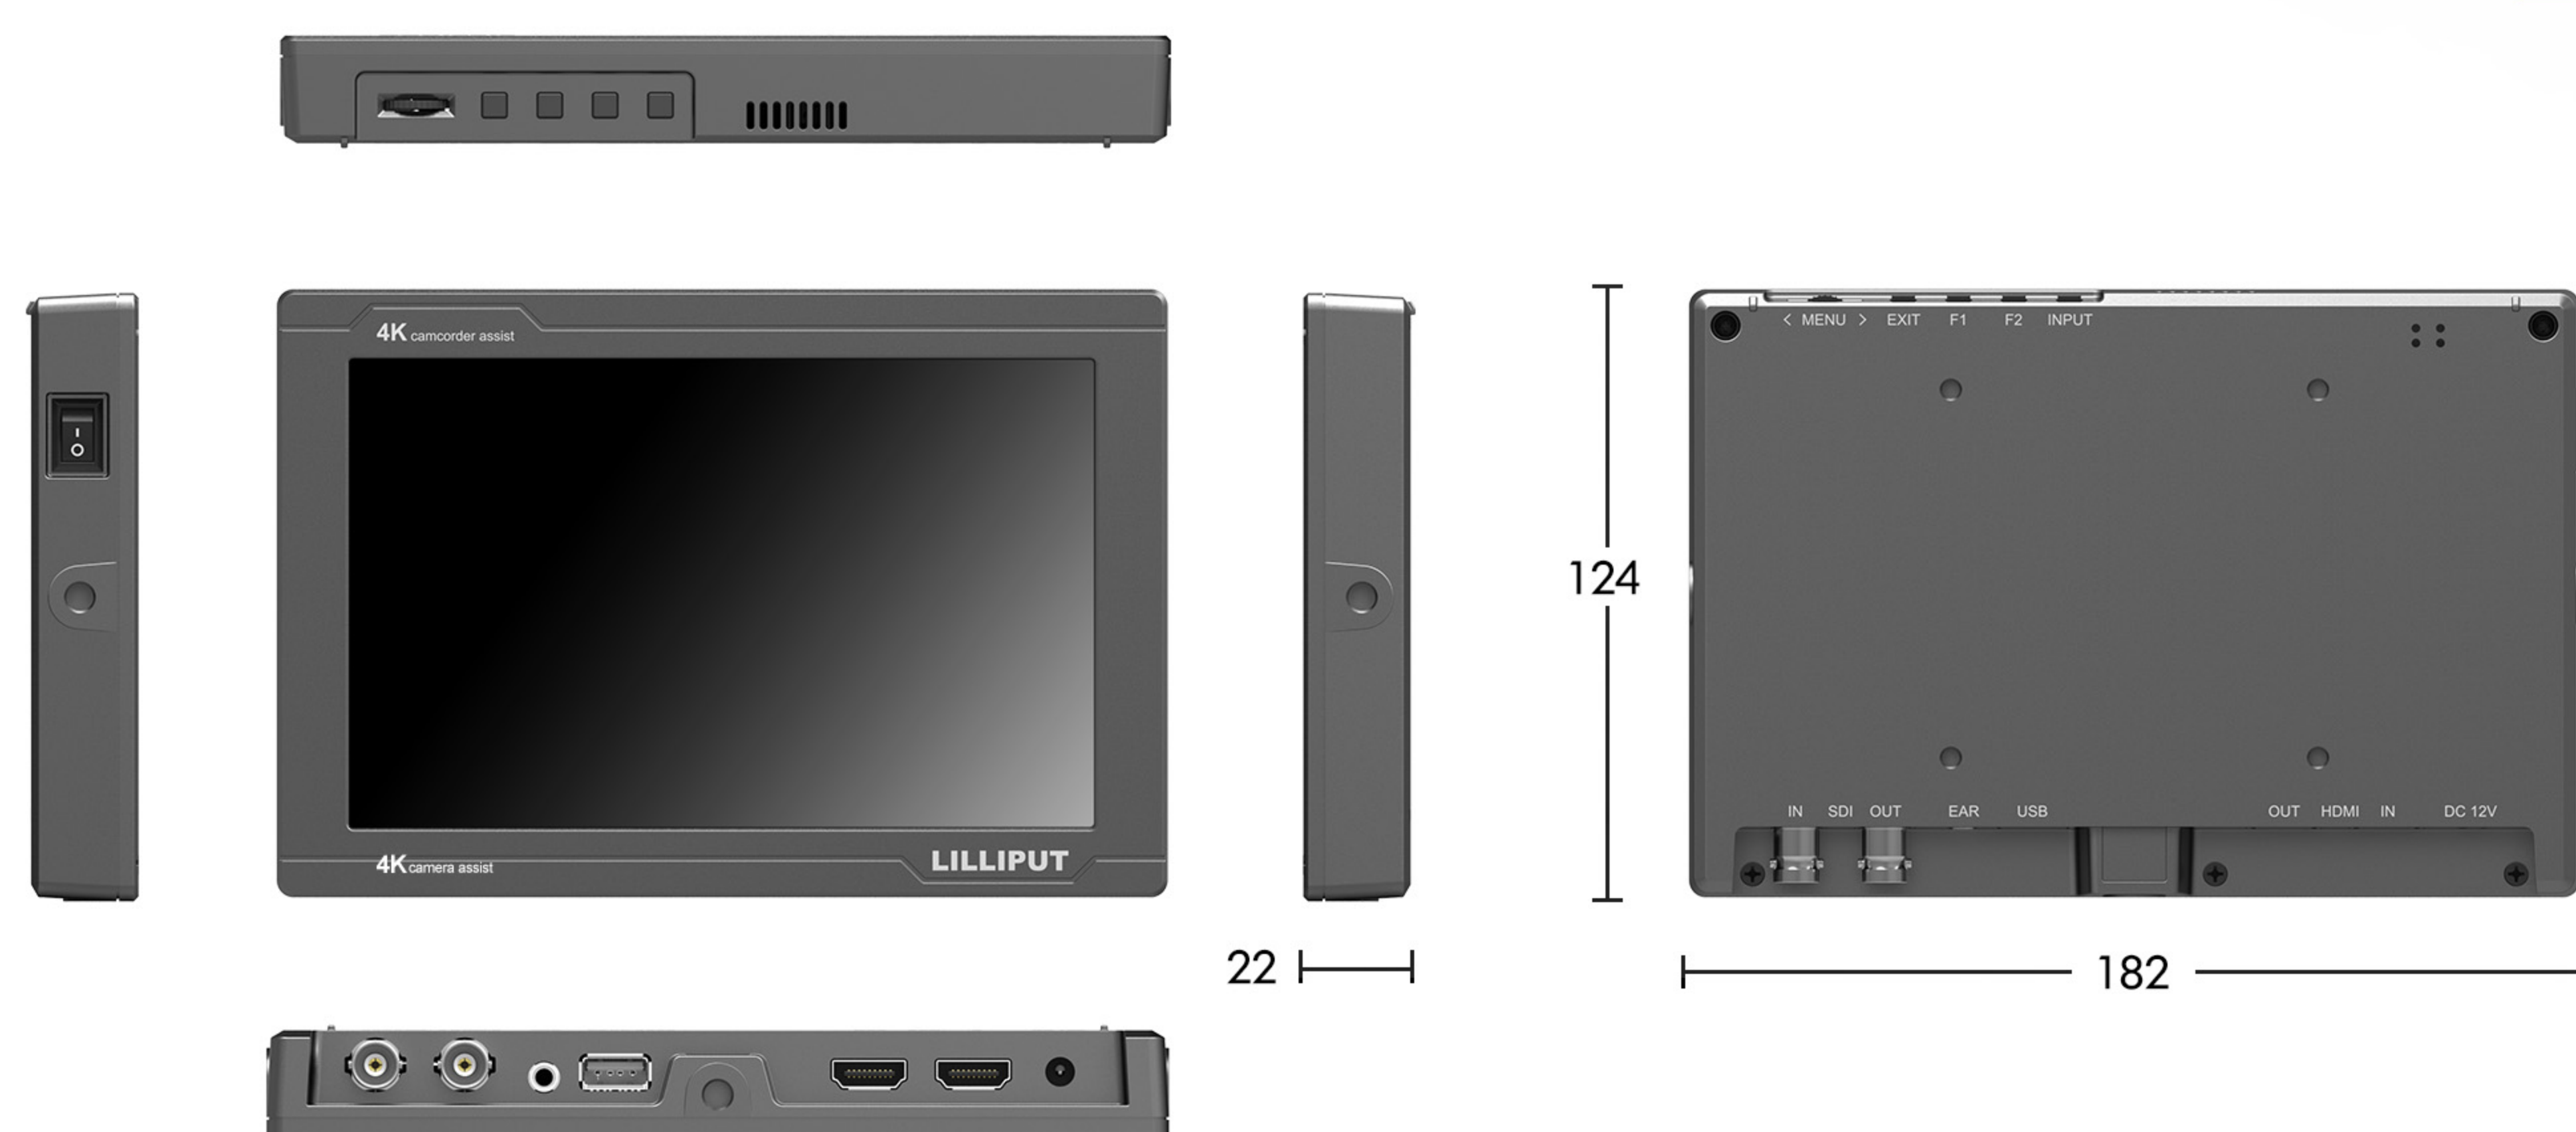

Easy-to-use

SPECIFICATIONS | ACCESSORIES

DISPLAY	Display Screen	7" 8bit IPS
	Physical Resolution	1920×1200 (324ppi)
	Aspect Ratio	16:10
	Brightness	500cd/m²
	Contrast	1000:1
INPUT	Viewing Angle	170°/170°(H/V)
	HDMI	1
OUTPUT	3G-SDI	1
	HDMI	1
AUDIO	3G-SDI	1
	Speaker	1
POWER	Ear Phone Jack	1
	Current	1A
	Input Voltage	DC 7-24V
	Battery Plate	Sony F970
ENVIRONMENT	Power Consumption	≤12W
	Operating Temperature	-20℃~60℃
DIMENSION	Storage Temperature	-30℃~70℃
	Dimension (LWD)	182×124×22mm
HDMI FORMAT	Weight	320g
	4K HDMI	4096×2160 24p / 3840×2160 (23/24/25/29/30p)