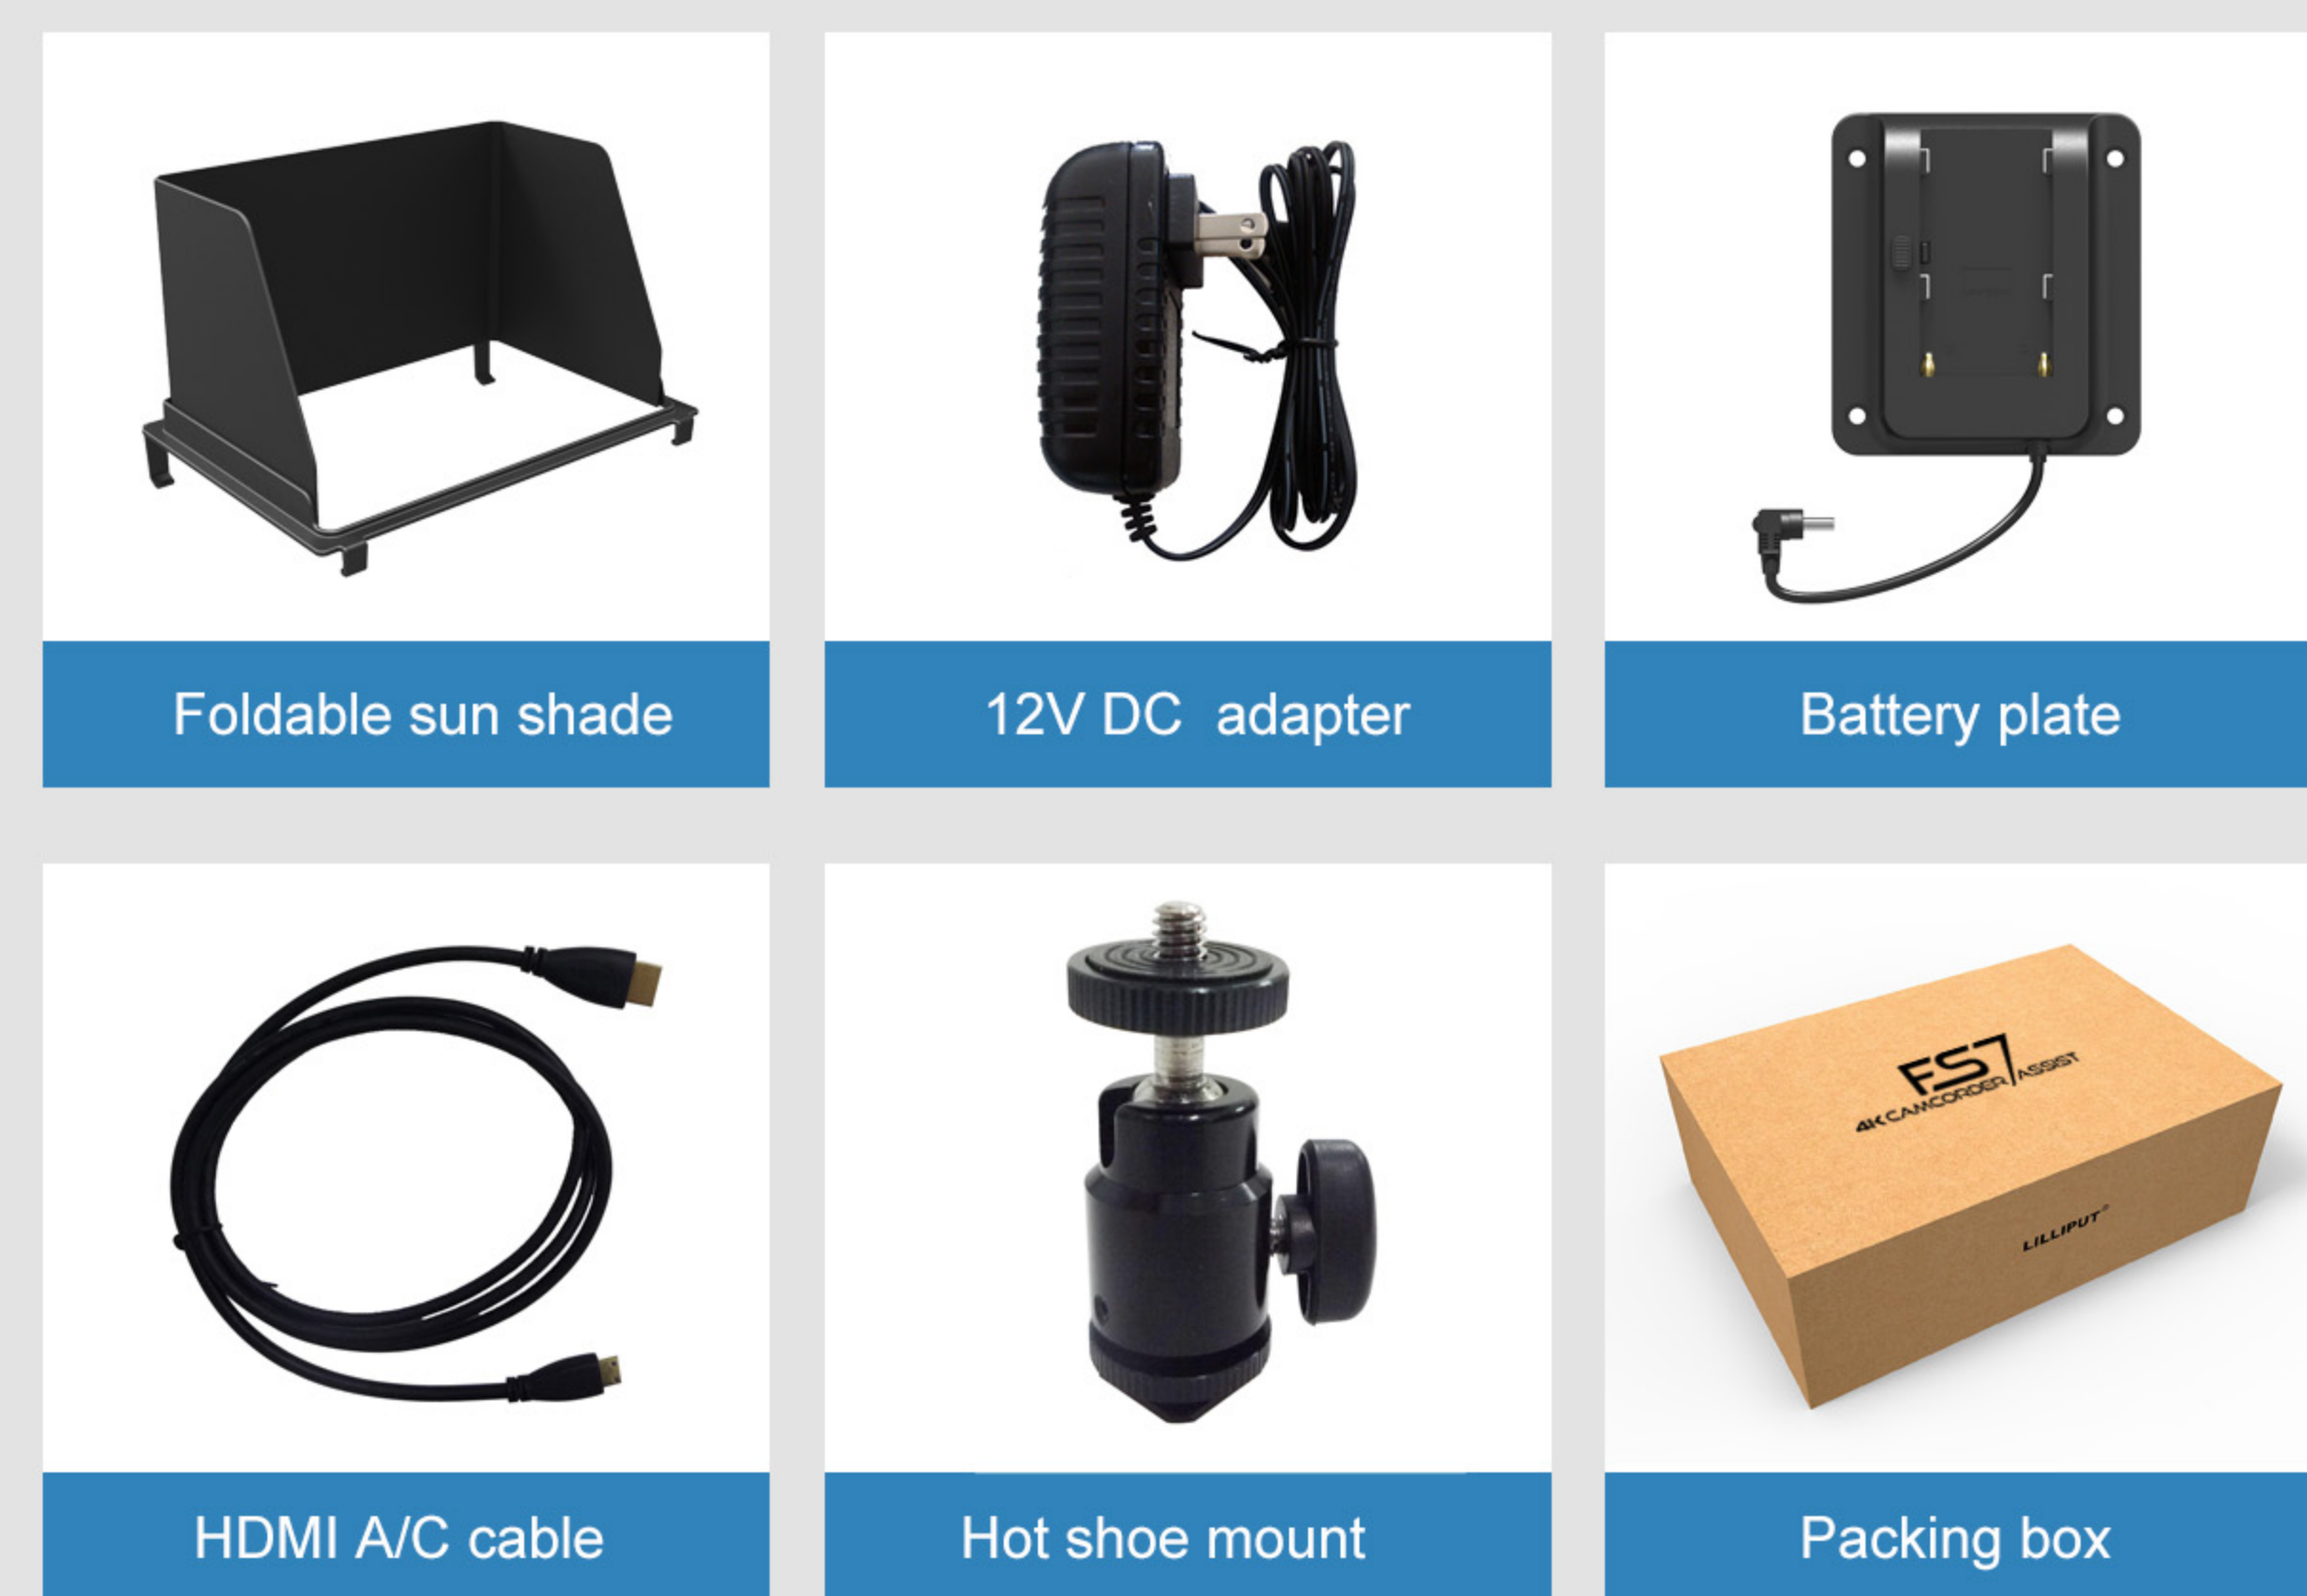

A Better Camera Mate

FS7, matches with world-famous 4K/FHD camera brands, to assist cameraman in better photography experience.

- **1920x1200 Resolution** 8bit Full HD Display
  - 7" 16:10 8bit IPS LCD panel with 1920x1200 native resolution (324ppi), enjoy sharper, more detailed image with richer colors than ever before.
  - 1000:1 high contrast, 500cd/m² high brightness and 170° wide viewing angles, for excellent viewing experience.
- **4K** 4K HDMI / 3G-SDI Input & Loop Output
  - SDI format supports 3G-SDI signal, 4K HDMI format supports 4096x2160 24p / 3840x2160 (23/24/25/29/30p).
  - HDMI/3G-SDI signal can loop output to the other monitor or device when HDMI/3G-SDI signal input to FS7.

Camera Auxiliary Functions

FS7 provides plenty of auxiliary functions for taking photos and making movies, such as peaking, false color and audio level meter.

Metal Housing Design

Compact and firm metal body, which make great convenient for cameraman in outdoor environment.

- **Durable Protection**
  - Providing a longer life time and better protection from vibration, drop and various outdoor applications.
- **Sony F970 Battery Plate**
  - Providing 3-4 hours working time for cameraman in shooting applications.

Easy-to-use

SPECIFICATIONS | ACCESSORIES

DISPLAY	Display Screen	7" 8bit IPS
	Physical Resolution	1920×1200 (324ppi)
	Aspect Ratio	16:10
	Brightness	500cd/m²
	Contrast	1000:1
INPUT	Viewing Angle	170°/170°(H/V)
	HDMI	1
OUTPUT	3G-SDI	1
	HDMI	1
AUDIO	3G-SDI	1
	Speaker	1
POWER	Ear Phone Jack	1
	Current	1A
	Input Voltage	DC 7-24V
	Battery Plate	Sony F970
ENVIRONMENT	Power Consumption	≤12W
	Operating Temperature	-20℃~60℃
DIMENSION	Storage Temperature	-30℃~70℃
	Dimension (LWD)	182×124×22mm
HDMI FORMAT	Weight	320g
	4K HDMI	4096×2160 24p / 3840×2160 (23/24/25/29/30p)